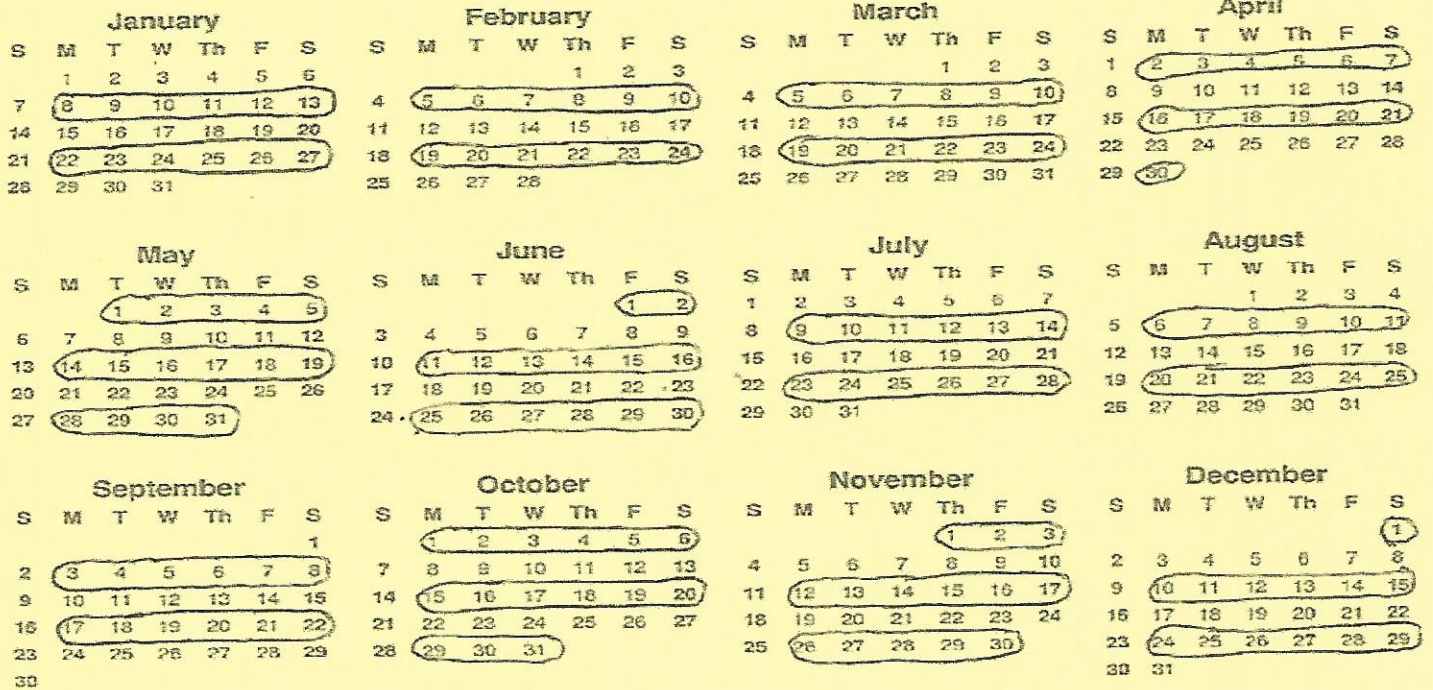

January 1, New Year's Day - Monday
January 15, Martin Luther King, Jr. Day - Monday
February 19, President's Day - Monday
April 16, Patriots Day - Monday
May 28, Memorial Day - Monday
July 4, Independence Day - Wednesday

September 3, Labor Day - Monday
October 8, Columbus Day - Monday
November 12, Veterans Day *Observed* - Monday
November 22, Thanksgiving Day - Thursday
December 25, Christmas Day - Tuesday

~ RECYCLING IS EVERY OTHER WEEK, THE CIRCLES ON THE CALENDAR INDICATE YOUR RECYCLING WEEKS ~

~Please Note: In the weeks where your regular pick up falls on a holiday or is after the holiday your pick up day will be delayed one day; please plan accordingly to avoid any confusions.

ALL TRASH SHOULD BE BAGGED AND INSIDE THE CONTAINER AT CURBSIDE BY 7 AM ON PICK UP DAY.